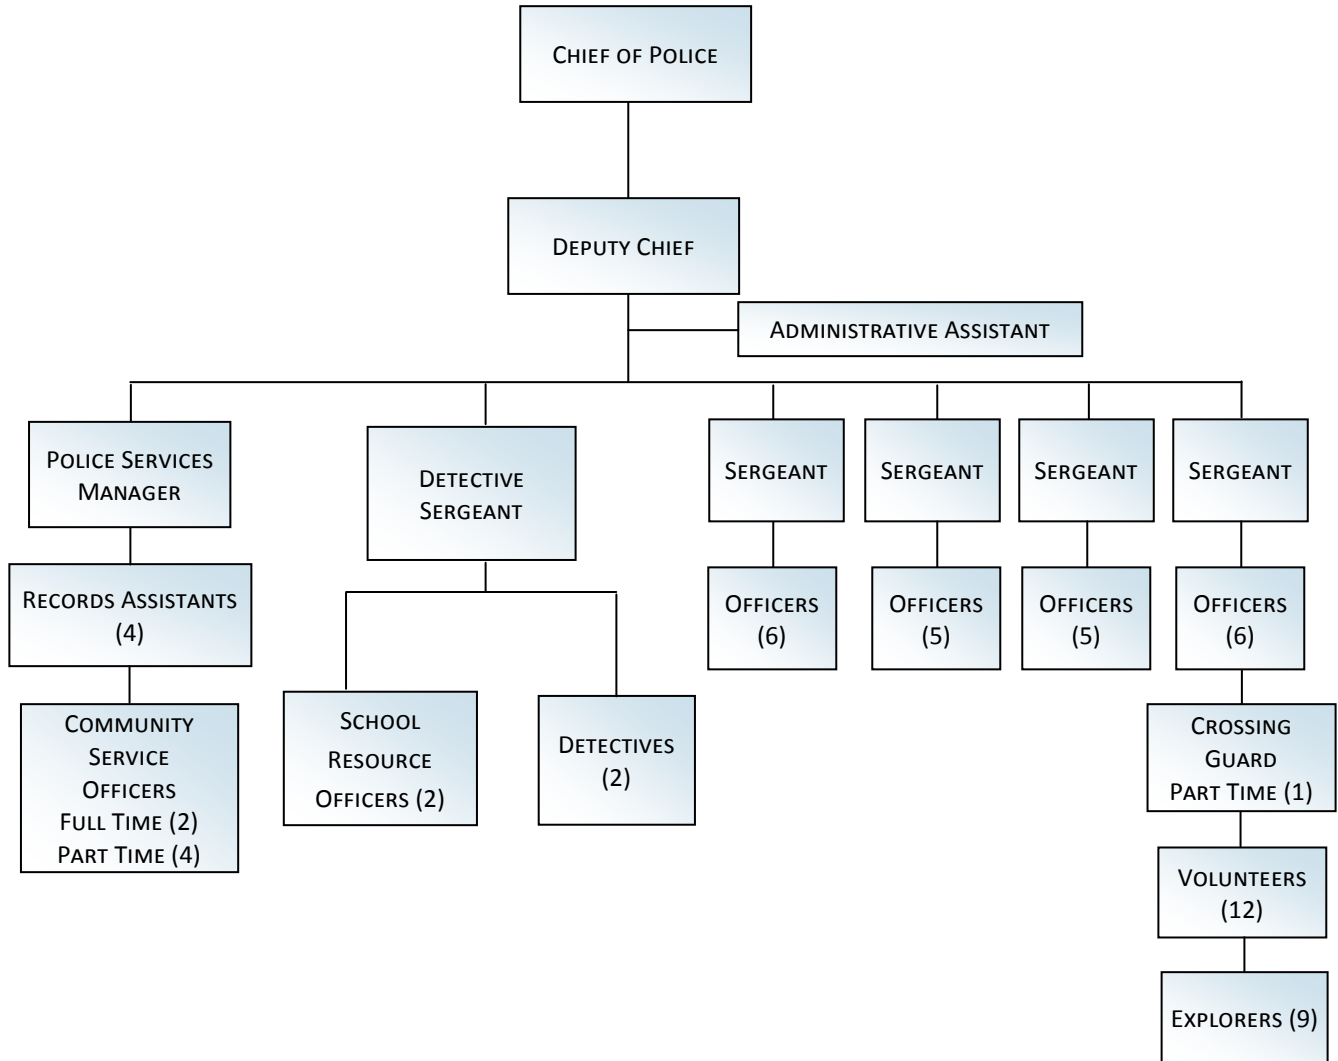

2013 ROSELLE POLICE DEPARTMENT ORGANIZATION CHART

AUTHORIZED DEPARTMENT PERSONNEL

Full-time Employees: 33 Sworn Officers and 8 Civilian Employees

Part-time Employees: 1 Sworn Officer and 5 Civilian Employees